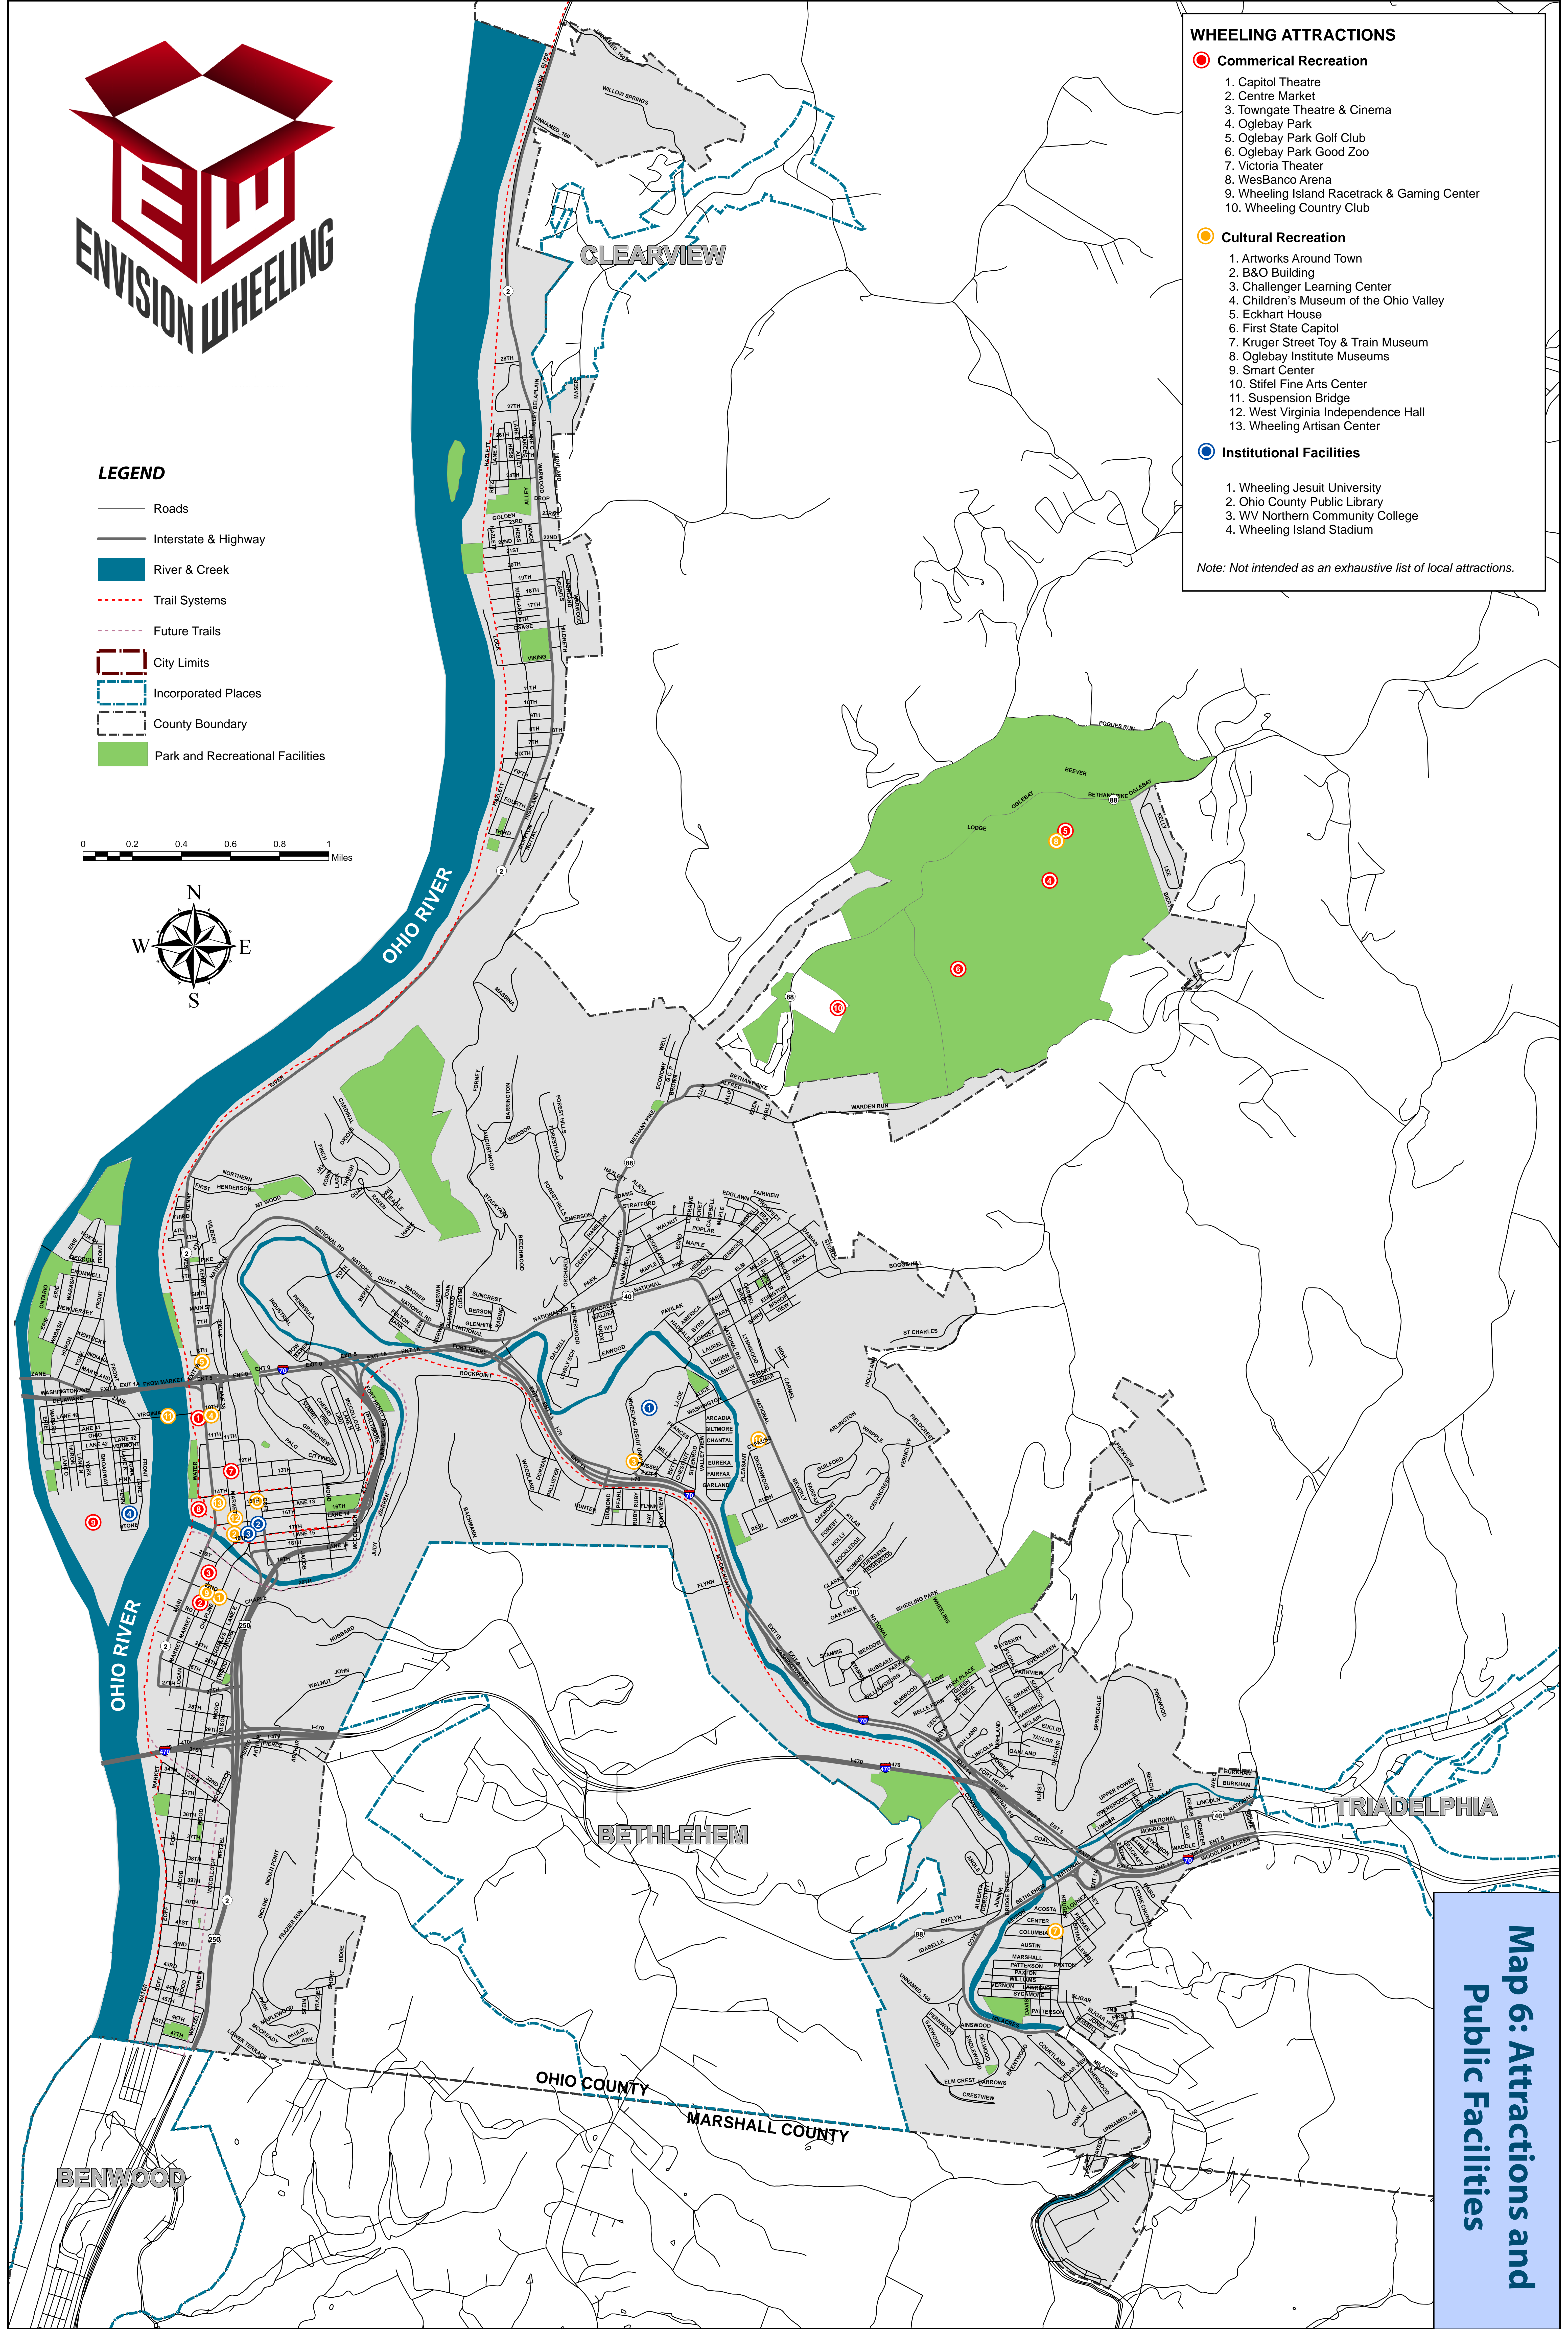

LEGEND

- Roads
- Interstate & Highway
- River & Creek
- - - Trail Systems
- - - Future Trails
- ▭ City Limits
- ▭ Incorporated Places
- ▭ County Boundary
- ▭ Park and Recreational Facilities

- WHEELING ATTRACTIONS**
- **Commerical Recreation**
 1. Capitol Theatre
 2. Centre Market
 3. Towngate Theatre & Cinema
 4. Oglebay Park
 5. Oglebay Park Golf Club
 6. Oglebay Park Good Zoo
 7. Victoria Theater
 8. WesBanco Arena
 9. Wheeling Island Racetrack & Gaming Center
 10. Wheeling Country Club
 - **Cultural Recreation**
 1. Artworks Around Town
 2. B&O Building
 3. Challenger Learning Center
 4. Children's Museum of the Ohio Valley
 5. Eckhart House
 6. First State Capitol
 7. Kruger Street Toy & Train Museum
 8. Oglebay Institute Museums
 9. Smart Center
 10. Stifel Fine Arts Center
 11. Suspension Bridge
 12. West Virginia Independence Hall
 13. Wheeling Artisan Center
 - **Institutional Facilities**
 1. Wheeling Jesuit University
 2. Ohio County Public Library
 3. WV Northern Community College
 4. Wheeling Island Stadium
- Note: Not intended as an exhaustive list of local attractions.*

Map 6: Attractions and Public Facilities